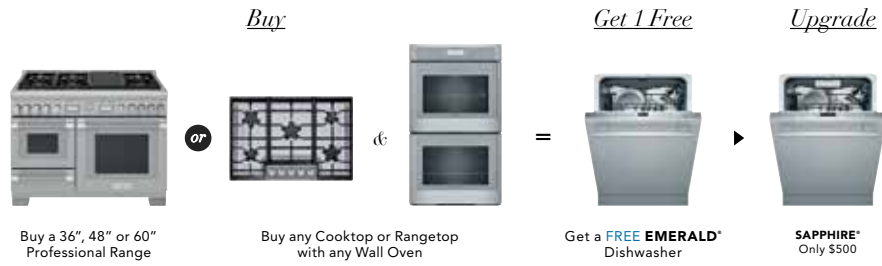

SELECT AN ELIGIBLE COOKING SUITE

PROFESSIONAL *or* MASTERPIECE® SUITE