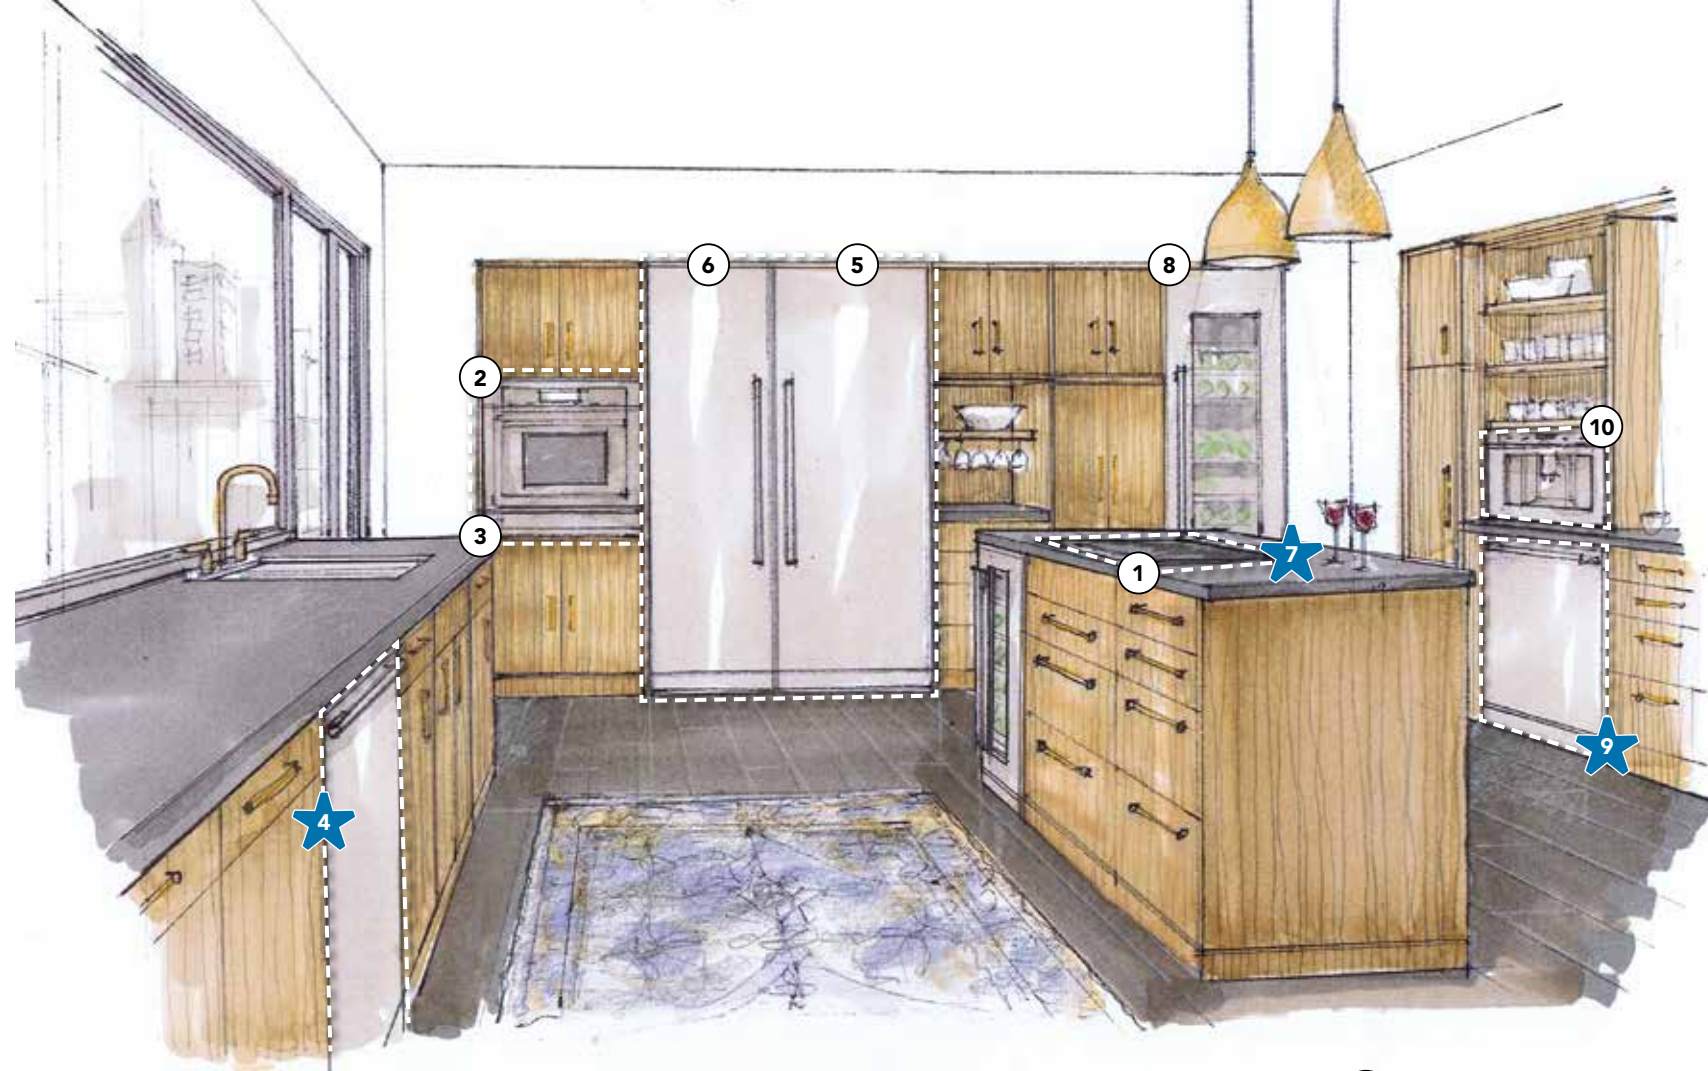

5 | 30-Inch Built-In Freezer Column
T30IF9055P

Build & save with the all-new Star Savings Estimator.
ONE-TWO-FREE.COM

The Space to Replace

For those seeking effortless replacement

A sleek, modern kitchen providing ideal refrigeration pairings including the specially designed 23.5-inch Refrigeration Column, that can be paired with any 18-inch and 24-inch Freezer Column—the perfect fit into existing 42-inch and 48-inch spaces. It also includes the 30-inch Masterpiece® Steam Oven paired with a new Storage Drawer installed directly beneath for convenient storage while fitting seamlessly within pre-existing 30-inch Single Wall Oven cavities. And for preexisting 24-inch cavities, the 24-inch Thermador Dishwasher or 24-inch Built-In Coffee Machine make replacement effortless.

*Refer to page 5 for the ONE-TWO-FREE® program details.

**Ask your dealer about replacement solutions for 30" single wall oven cavities, 42" & 48" refrigeration, 30" & 36" cooktops, and 24" cavities.

Savings based on UMRP pricing.

Visit Thermador.com for product features.

Build & save with the all-new Star Savings Estimator.
ONE-TWO-FREE.COM

The Visionary

For those who see beyond the ordinary

Contemporary flair meets advanced innovation and personalization with appliances from the sleek Masterpiece® Collection, including the Freedom® Induction Cooktop, a Chimney-Style Ventilation Hood, and the Triple Speed Oven with Warming Drawer. Bring every culinary vision to life with elevated ease.