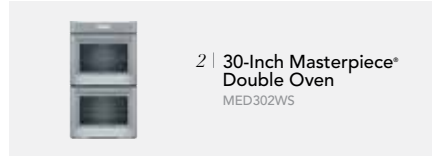

2 | 30-Inch Masterpiece® Double Oven
MED302WS