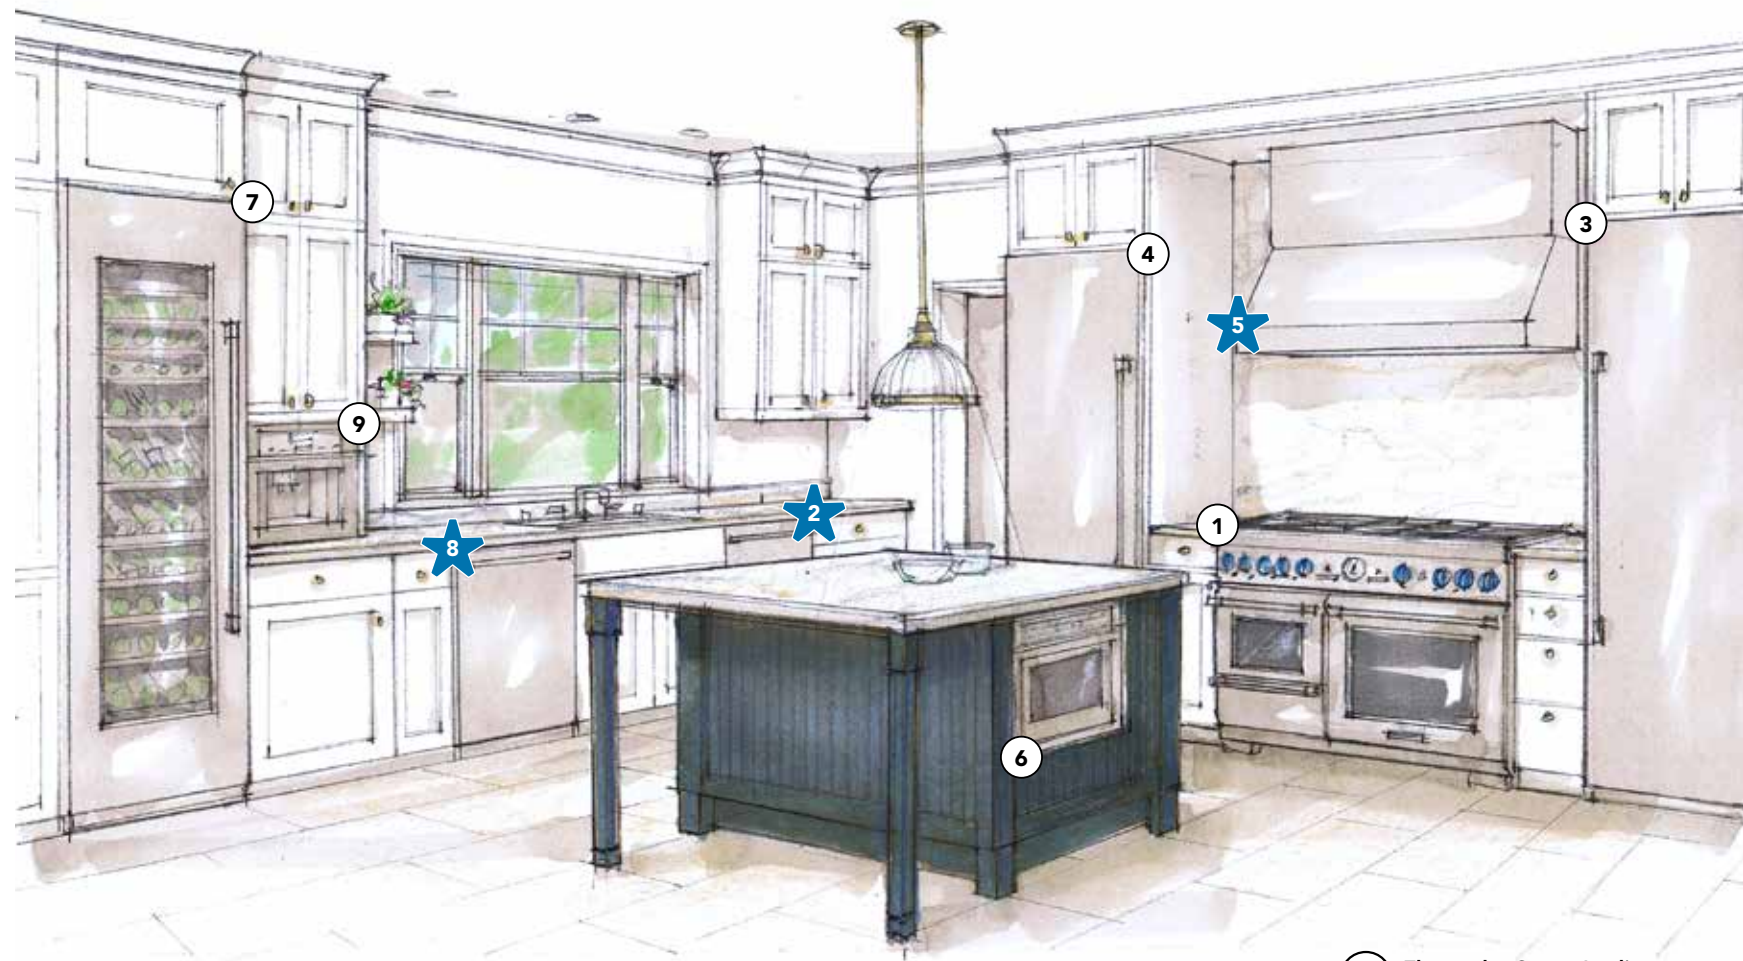

The Everyday Adventurer

An exceptional way to transform everyday into a new adventure

With a 48-inch Pro Grand® Steam Range, a Microwave Drawer, and a 30-inch Refrigerator and Freezer, you're equipped for a variety of everyday cooking needs—and with the Sapphire® Dishwasher, a Wine Preservation Column, and a Built-in Coffee Machine, you're always prepared to entertain and share any culinary adventure.

*Refer to page 5 for the ONE-TWO-FREE® program details.
Savings based on UMRP pricing.
Visit Thermador.com for product features.
Knobs available in both stainless steel and blue.
Ask your sales associate for details.

1 | 48-Inch Pro Grand® Steam Range
PRD48WISGU

FREE GIFT

5 | 48-Inch Professional Traditional Wall Hood
(blower included)
PH48HWS & VTR1330W

UPGRADE

2 | 24-Inch Sapphire® Dishwasher
($500 upgrade shown)
DWHD770WFP

6 | 24-Inch Built-In MicroDrawer®
MD24WS

3 | 30-Inch Built-In Fresh Food Column
T30IR905SP

7 | 24-Inch Built-In Wine Preservation Column
T24IW905SP

4 | 30-Inch Built-In Freezer Column
T30IF905SP

FREE GIFT

8 | 24-Inch Emerald® Dishwasher
DWHD650WFP

9 | 24-Inch Fully Automatic Built-In Coffee Machine
TCM24PS

Build & save with the all-new Star Savings Estimator.
ONE-TWO-FREE.COM