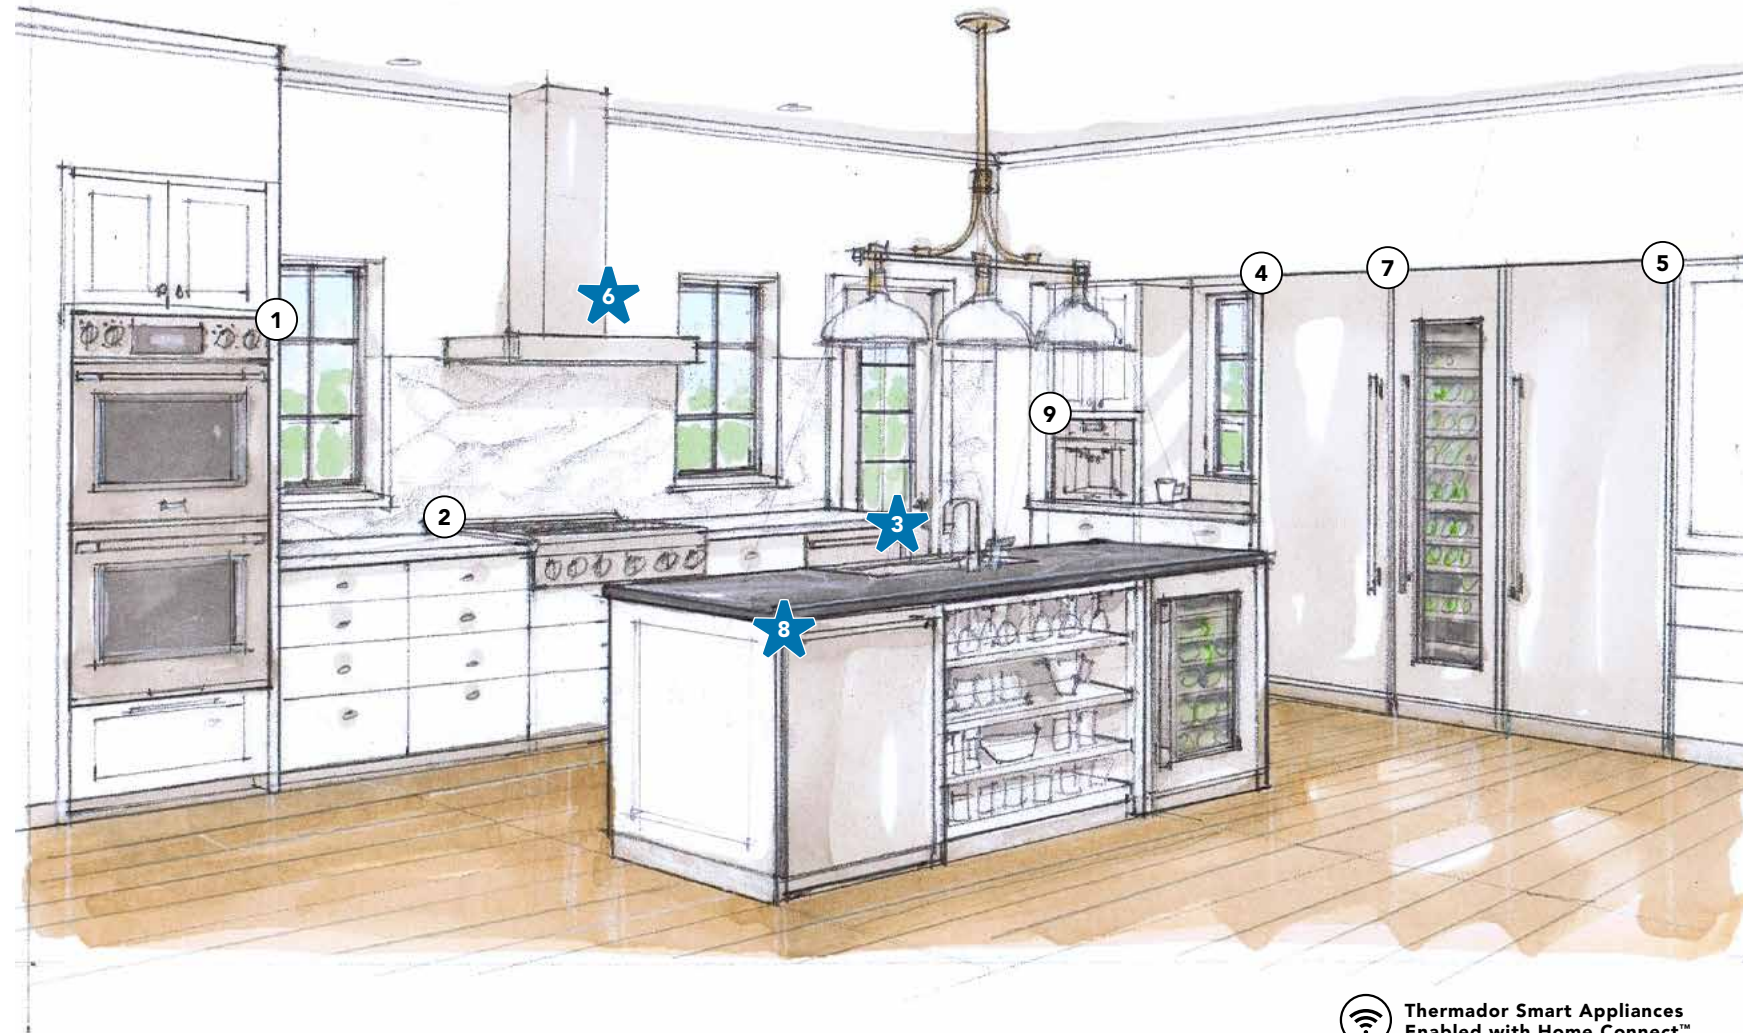

1 | 30-Inch Professional Double Oven
PODS302W

6 | 36-Inch Professional Wall Hood Ventilation (blower included)
HPCN36WS & VTR1330W

2 | 36-Inch Professional Rangetop
PCG366W

7 | 24-Inch Built-In Wine Preservation Column
T24IW9055P

3 | 24-Inch Sapphire® Dishwasher (\$500 upgrade shown)
DWHD770WFP

8 | 24-Inch Emerald® Dishwasher
DWHD650WFP

4 | 30-Inch Built-In Fresh Food Column
T30IR9055P

9 | 24-Inch Fully Automatic Built-In Coffee Machine
TCM24PS

5 | 30-Inch Built-In Freezer Column
T30IF9055P

Build & save with the all-new Star Savings Estimator.
ONE-TWO-FREE.COM

The Space to Replace

For those seeking effortless replacement

A sleek, modern kitchen providing ideal refrigeration pairings including the specially designed 23.5-inch Refrigeration Column, that can be paired with any 18-inch and 24-inch Freezer Column—the perfect fit into existing 42-inch and 48-inch spaces. It also includes the 30-inch Masterpiece® Steam Oven paired with a new Storage Drawer installed directly beneath for convenient storage while fitting seamlessly within pre-existing 30-inch Single Wall Oven cavities. And for preexisting 24-inch cavities, the 24-inch Thermador Dishwasher or 24-inch Built-In Coffee Machine make replacement effortless.

*Refer to page 5 for the ONE-TWO-FREE® program details.

**Ask your dealer about replacement solutions for 30" single wall oven cavities, 42" & 48" refrigeration, 30" & 36" cooktops, and 24" cavities.

Savings based on UMRP pricing.