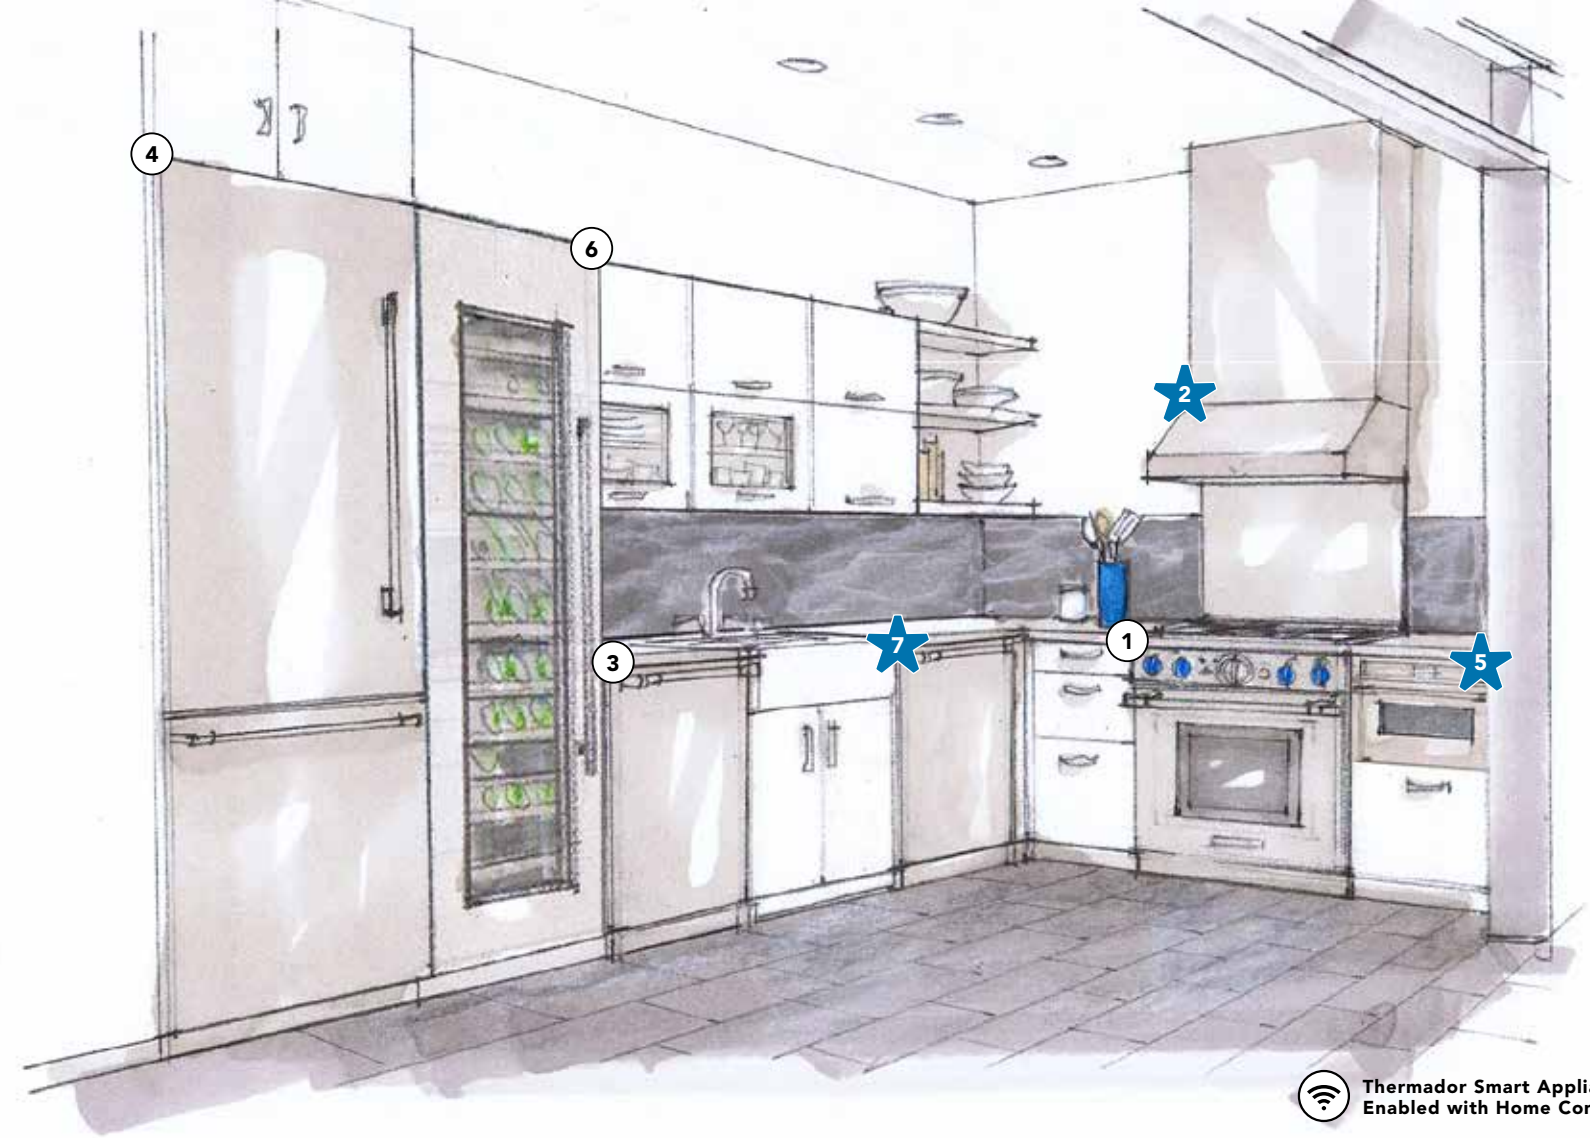

3 | 24-Inch Emerald® Dishwasher
DWH650WFP

Build & save with the all-new Star Savings Estimator.
ONE-TWO-FREE.COM

4 | 30-Inch Pre-Assembled Built-In Bottom Freezer
T30BB925SS

5 | 24-Inch Built-In MicroDrawer®
MD24WS

The Uptowner

For those seeking sophisticated charm

Reflect your sophisticated uptown style with the sleek combination of a 36-inch Pro Harmony® Range and matching 36-inch Professional Chimney Hood. A stunning 36-inch Bottom Freezer Refrigerator and Sapphire® Dishwasher deliver the ultimate preservation and cleaning power for all your entertaining needs.