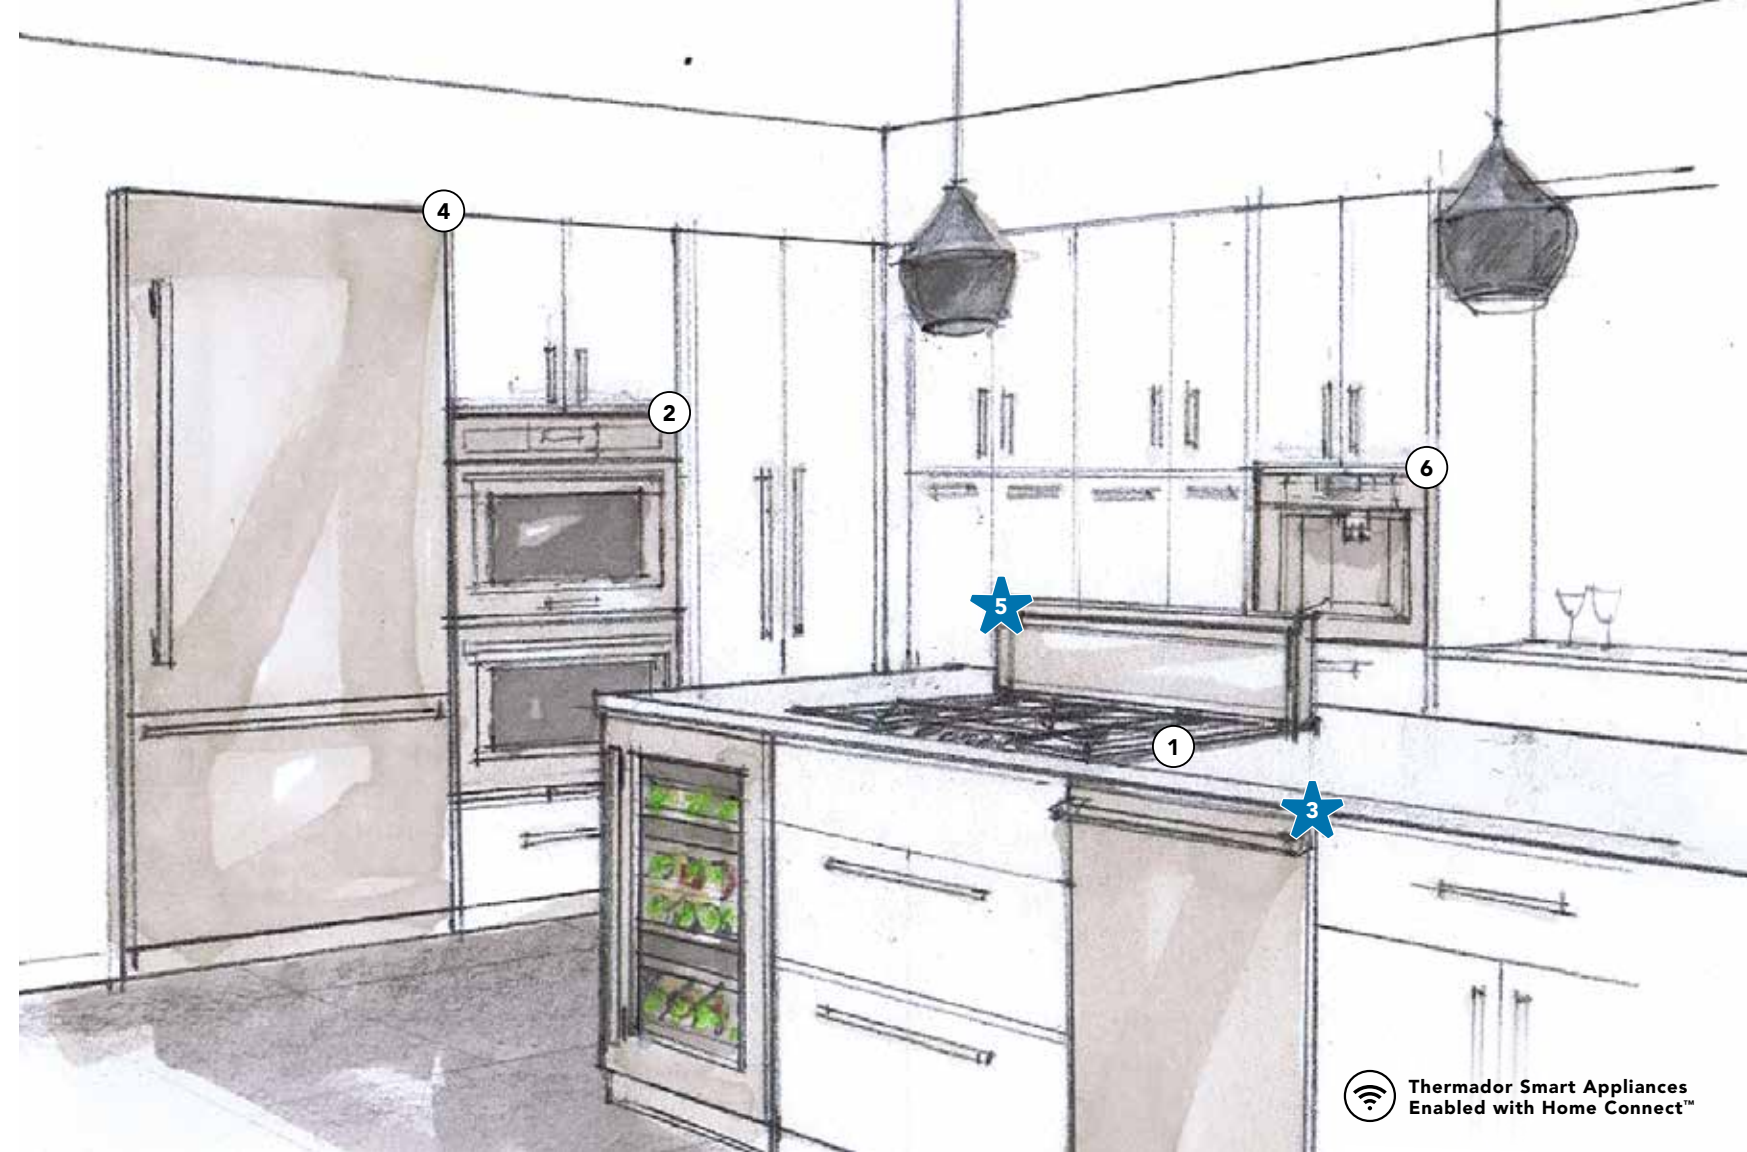

Build & save with the all-new Star Savings Estimator.
ONE-TWO-FREE.COM

The Contemporary Chef

For those who crave a more modern approach to entertaining

Revel in the culinary potential of a 36-inch Gas Cooktop with Downdraft Ventilation that retracts when not in use and Masterpiece® Double Wall Oven. When combined with a Built-in Bottom Freezer Refrigerator and spacious Sapphire® Dishwasher, this suite is the ideal space to bring your contemporary tastes to life.

6 | 24-Inch Fully Automatic Built-in Coffee Machine
TCM24PS

Build & save with the all-new Star Savings Estimator.
ONE-TWO-FREE.COM

The Leap Into Luxury Suite

Irresistibly Priced Kitchen Packages

Whether you're just beginning your home ownership journey or are looking for a luxurious upgrade for your urban abode, Thermador Leap Into Luxury full kitchen suites deliver the exceptional craftsmanship and design you crave. Starting under \$10,000, these complete packages include all the appliances you need to cook, clean, and entertain in true Thermador style.