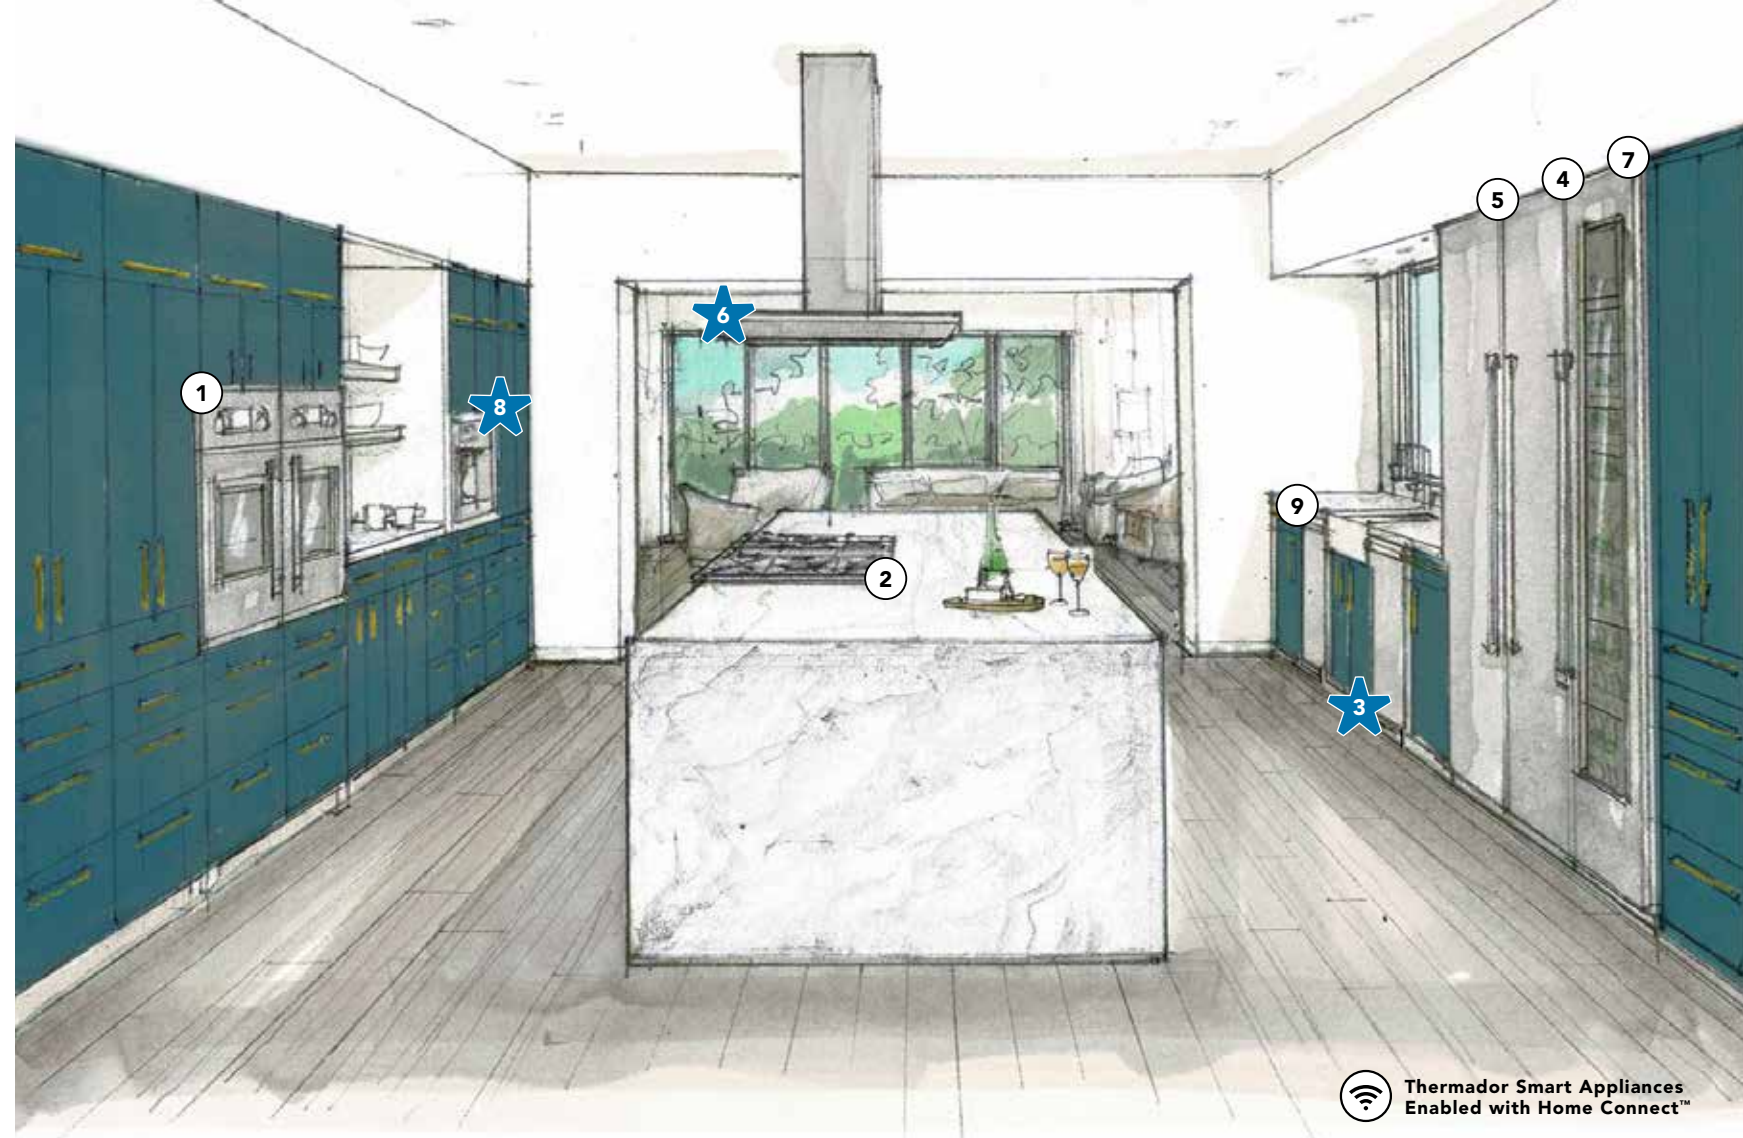

©2022 BSH HOME APPLIANCES CORPORATION. ALL RIGHTS RESERVED.

The Ultimate Culinary Artist

Indulge in first-class cooking, every day

Leave no desire unfulfilled and no recipe undiscovered. A pair of Professional Side Swing Ovens provide endless inspiration for ambitious recipes, while the 48-Inch Rangetop lays the foundation for superior searing, grilling, and boiling. But wait there's more, the Sapphire® Dishwasher, Built-In Coffee Machine, and Wine Preservation Column act as the ultimate entertainment trio. This suite has it all, and then some.

The Everyday Adventurer

An exceptional way to transform everyday into a new adventure

With a 48-inch Pro Grand® Steam Range, a Microwave Drawer, and a 30-inch Refrigerator and Freezer, you're equipped for a variety of everyday cooking needs—and with the Sapphire® Dishwasher, a Wine Preservation Column, and a Built-in Coffee Machine, you're always prepared to entertain and share any culinary adventure.