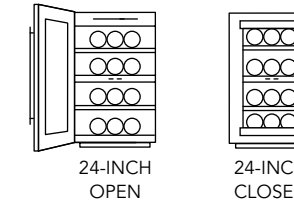

GLASS DOOR WINE RESERVES

UNDER-COUNTER FREEDOM® REFRIGERATION

Featuring Wenge wood diamond dowels, SoftClose® hinges and dual zone temperature management, all you need to do is to pick a room to store and preserve your wine collection.

24-INCH OPEN

24-INCH CLOSED

Full Extension Wine Racks

Removable and cantilevered for adjustability, Wenge wood dowels have been redesigned to promote stability and less sediment movement, and full-extension racks enhance the experience of pulling out your favorite vintage.

Dual-Zone Temperature Management

Enhanced adjustable cooling zones are perfect for keeping wine at the appropriate temperatures for serving or aging.

UV Resistant Tempered Glass

UV Resistant Tempered Glass protects your wine collection from dangerous ultraviolet rays that can prematurely age fine wine.

SoftClose® Door Hinges & Door Open Alarm

Our innovative door hinge allows for a 115° door opening and can be positioned to stop at a 90° angle, with Door Open Alarm alert if door is left ajar.

LED Lighting

Brighter, whiter, LED lighting illuminates stored items providing visibility to all your culinary needs.

Star-K Certified

Proudly Star-K Certified.