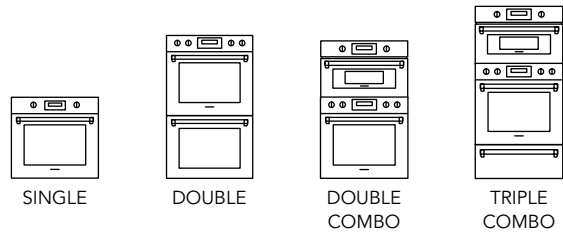

FEATURES

BUILT-IN OVENS SELECT FEATURES

★ Maxbroil®

The Thermador exclusive 4,800 Watt, 12-pass broil element enables you to broil even large dishes more evenly.

★ Heavy-Duty Rotisserie

Heavy-duty, removable rotisserie, cooks up to 12-pound roasts and poultry evenly on all sides. Following your meal, simply place the rotisserie in the dishwasher.

★ SoftClose® Door

SoftClose hinges prevent slamming and ensure ultra smooth closing of the oven door.

★ Multi-Point Temperature Probe

The multi-point temperature probe utilizes multiple cooking points for added precision and consistency.

16 Cooking Modes

Select Convection Ovens come with 16 cooking modes, including Dehydrate, Slow Roast, and Rotisserie. Select your mode with a glass touch-control panel or elegant stainless steel knobs.

3 Telescopic Racks

Select models offer 3 Full Access® telescopic racks that glide smoothly and safely to support heavier dishes, while integrated, easy-grip handles make them simple to use.

Side Opening Door

Masterpiece® and Professional wall ovens offer both Left and Right Side Opening Doors on select models, providing more options for your kitchen design.

*Distinguished Recognition for Masterpiece Collection

★ Thermador® Exclusive