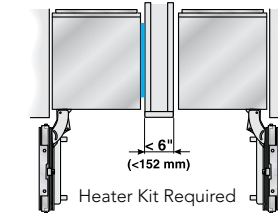

HEATRKIT20 – 13W @ 120V

Freedom® Frame Kit

For any custom column installation in 24-inch deep cutouts. With two metal side trims whose placement between the interior cutout wall and the appliance helps overcome the challenge of unfinished cabinet returns.