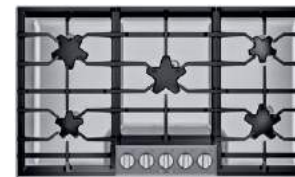

Patented Pedestal Star® Burner

- 5 Patented Pedestal Star® Burners
- 18,000 BTU Center Patented Pedestal Star® Burner
- QuickClean Base®

36-Inch – SGSP365TS