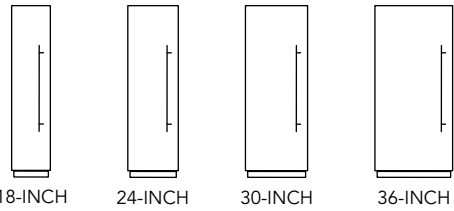

FREEZER COLUMNS

FREEDOM® REFRIGERATION

Thermador Freezers feature theater lighting for improved visibility, Soft-Close drawers and unique Diamond Ice.

★ *Diamond Ice*

An eye-catching addition to any party, Thermador Diamond Ice features a unique shape that keeps drinks cold. Use Diamond Ice in your favorite craft cocktails to make a lasting impression.

★ *SuperFreeze®*

Get cooler, faster. Whether you're just returning from the market or freezing for future use, SuperFreeze brings food to its ideal preservation temperature after placing it in the freezer.

In-Door Dispenser

With intuitive touch controls and completely integrated installation, the Thermador In-Door Ice and Water Dispenser is sleeker than ever. Proximity Sensor and stunning lighting make for a captivating filtered water solution.

Full Width Ice Drawers

Full-width ice drawers have the capacity to hold more ice to help prepare for larger gatherings.

36-Inch Freezer Column

36" columns offer ample space for interior storage, enabling you to customize different sizes for freezer preservation.