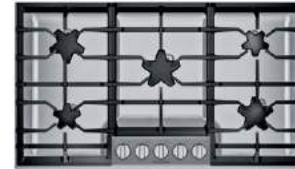

See owner's manual for recommended cookware.

GAS COOKTOPS

36-Inch Masterpiece®

Patented Pedestal Star® Burner

- 5 Patented Pedestal Star® Burners (2 with ExtraLow® Select)
- 18,000 BTU Center Patented Pedestal Star® Burner
- QuickClean Base®
- Progressive Illuminated Light Ring Around Each Knob