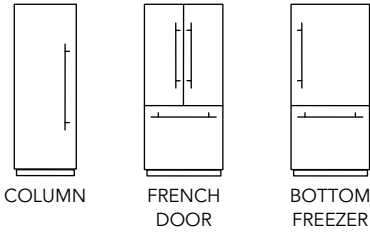

FEATURES

FREEDOM® REFRIGERATION

★ **Thermador® Connected Experience**

Select models feature *The Thermador Connected Experience by Home Connect™*, with capabilities including remote control settings to control temperature, open door notifications and water filter notifications.

Stainless Steel Interior

Experience a new, bolder look with premium grade stainless steel interior.

Theater Lighting

Theater-style, diffused lighting, ensures visibility while limiting hot spots.

Open Door Assist

With the flexibility to either push or pull to open, Thermador Auto Door Opening technology adds a luxurious touch.

TFT Display

A touch-screen TFT display panel controls settings, including individual temperature control, lighting and Open Door Assist.

Soft-Close Drawers

Revel in a gentle, quiet glide when you open or close interior drawers.

All-Leg Leveling

All-leg leveling allows for quicker and faster installation.

*All models except T24IR905SP
**Distinguished Recognition for Masterpiece Collection

★ **Thermador® Exclusive**