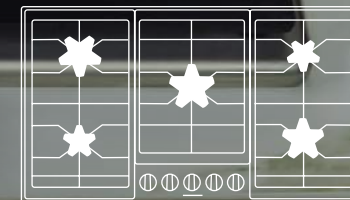

GAS COOKTOP

Patented Pedestal Star® Burner
36-INCH - SGSXP365TS