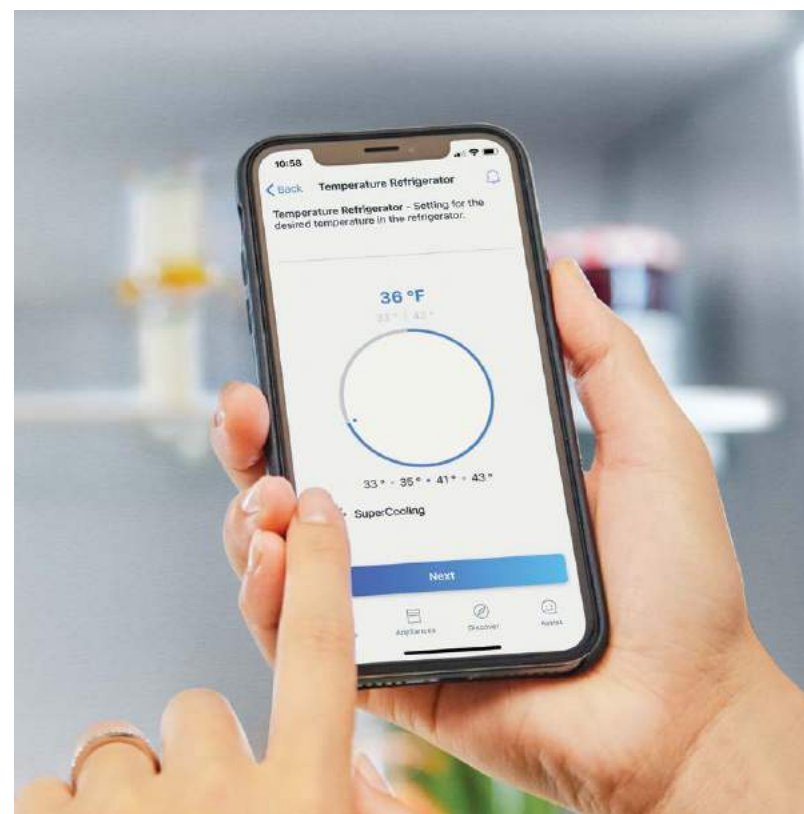

FEATURES

FREEDOM® REFRIGERATION

★ **Thermador® Connected Experience**

Select models feature *The Thermador Connected Experience by Home Connect™*, with capabilities including remote control settings to control temperature, open door notifications and water filter notifications.

Stainless Steel Interior

Experience a new, bolder look with premium grade stainless steel interior.

Theater Lighting

Theater-style, diffused lighting, ensures visibility while limiting hot spots.

Open Door Assist

With the flexibility to either push or pull to open, Thermador Auto Door Opening technology adds a luxurious touch.

TFT Display

A touch-screen TFT display panel controls settings, including individual temperature control, lighting and Open Door Assist.

Soft-Close Drawers

Revel in a gentle, quiet glide when you open or close interior drawers.

All-Leg Leveling

All-leg leveling allows for quicker and faster installation.

*All models except T24IR905SP
**Distinguished Recognition for Masterpiece Collection

★ **Thermador® Exclusive**

FRESH FOOD COLUMNS

FREEDOM® REFRIGERATION

Featuring first of its kind innovation, Thermador Freedom Fresh Food Columns are customizable both inside and out.

★ **Cool Air Flow Technology**

Thermador refrigerators and freezers have never been more energy efficient. Cool Air Flow—upgraded with a quieter fan—is proprietary Thermador technology that evenly distributes cold air throughout all parts of the unit.

★ **Delicate Produce Bins**

Avoid bruised produce and damaged herbs. Store your fresh-from-the-garden fruits and vegetables in luxury with removable Soft-Close Delicate Produce Bins (optional accessory).

★ **23.5-Inch Precise Fit Refrigeration**

Specially designed 23.5" refrigeration is made for pairing with 18" and 24" freezer columns to accommodate predetermined 42" and 48" spaces.

★ **ThermaFresh System**

Now with advanced and improved cooling technology, the ThermaFresh System provides humidity control and temperature management where you need it most.

★ **Free Flow® Cold Air System**

Free Flow Cold Air System adjusts the temperature of refrigeration doors to help keep items placed on interior shelves cool.

★ **Redesigned Gallon Bins**

The shelving system has been redesigned specifically to accommodate gallon-sized containers, and offers a variety of placement options on the refrigerator door.

★ **Thermador® Exclusive**