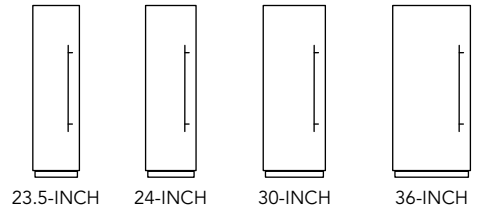

FRESH FOOD COLUMNS

FREEDOM® REFRIGERATION

Featuring first of its kind innovation, Thermador Freedom Fresh Food Columns are customizable both inside and out.