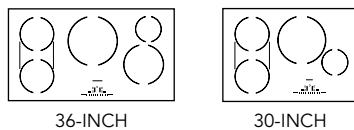

ELECTRIC

COOKTOPS

With a dual-zone heat bridge, redesigned control panels, updated finishes and a variety of layouts to choose from, Thermador Electric Cooktops allow you to truly personalize the way you cook.

★ CookSmart®

Get consistent results for even the most complex recipes. CookSmart includes 4 preset frying levels so each dish is as exceptional as the last.

★ Heat Bridge Element

A Thermador® Exclusive, this unique dual zone bridge element connects two round elements, enabling use of large oval or rectangular cookware to provide even heating, limiting cold spots.

PowerBoost®

Designed to bring food to the desired temperature in the shortest amount of time, PowerBoost delivers maximum powerful output.

Triple Element

Thermador electric cooktops feature three differently sized elements set in one location to adapt to the size of your cookware.