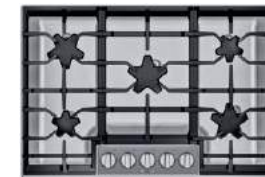

Patented Pedestal Star® Burner

- 5 Patented Pedestal Star® Burners
- 18,000 BTU Center Patented Pedestal Star® Burner
- QuickClean Base®

30-Inch – SGSP305TS