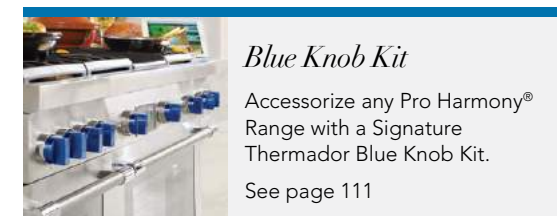

Grill

- Pro Indoor Grill with Ceramic Briquettes
- 6 Patented Pedestal Star® Burners (2 with ExtraLow®)
- Convection Oven (Lg. Only)

48-Inch – PRG486WLH

Griddle

- Electric Griddle
- 6 Patented Pedestal Star® Burners (2 with ExtraLow®)
- Convection Oven (Lg. Only)

48-Inch – PRG486WDH

36-Inch, Gas with Convection Oven

Grill

- Pro Indoor Grill with Ceramic Briquettes
- 4 Patented Pedestal Star® Burners (2 with ExtraLow®)
- Convection Oven

36-Inch – PRG364WLH

Griddle

- Electric Griddle
- 4 Patented Pedestal Star® Burners (2 with ExtraLow®)
- Convection Oven

36-Inch – PRG364WDH

6 Burners

- 6 Patented Pedestal Star® Burners (2 with ExtraLow®)
- Convection Oven

36-Inch – PRG366WH

30-Inch, Gas with Convection Oven

5 Burners

- 5 Patented Pedestal Star® Burners (2 with ExtraLow®)
- 18k, 15k, 10k and Two 8k BTU Burners
- Convection Oven

30-Inch – PRG305WH

4 Burners

- 4 Patented Pedestal Star® Burners (2 with ExtraLow®)
- Two 18k and Two 15k BTU Burners
- Convection Oven

30-Inch – PRG304WH

*Home Connect™ not available on 30" Pro Harmony models

★ Thermador® Exclusive

See pages 111–113 for accessories

Visit Thermador.com for complete specifications or text a Thermador model number to 21432 to have specs sent to your phone

★ Thermador® Exclusive

See pages 111–113 for accessories

Visit Thermador.com for complete specifications or text a Thermador model number to 21432 to have specs sent to your phone

Blue Knob Kit

Accessorize any Pro Harmony® Range with a Signature Thermador Blue Knob Kit.

See page 111