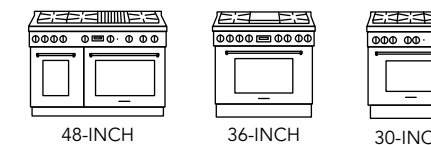

PRO HARMONY®

24-INCH DEPTH PROFESSIONAL RANGES

Counter-depth Thermador Pro Harmony® Ranges have milled stainless steel knobs, bullnose front, and a color TFT display on select models*.