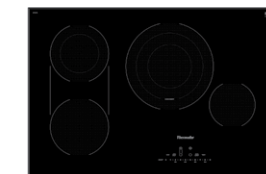

Get consistent results for even the most complex recipes. CookSmart includes 4 preset frying levels so each dish is as exceptional as the last.

★ Heat Bridge Element

A Thermador® Exclusive, this unique dual zone bridge element connects two round elements, enabling use of large oval or rectangular cookware to provide even heating, limiting cold spots.

ELECTRIC COOKTOPS

36-Inch Masterpiece®

5 Elements Plus Bridge

- Touch Controls
- CookSmart®
- Full Stainless Steel Frame

36-Inch – CET366TB

5 Elements Plus Bridge

- Knob Controls
- Dual Zone Bridge Element
- Full Stainless Steel Frame

36-Inch – CEM366TB

ELECTRIC COOKTOPS

30-Inch Masterpiece®

4 Elements Plus Bridge

- Touch Controls
- CookSmart®
- Frameless Design

30-Inch – CET305TB

4 Elements Plus Bridge

- Knob Controls
- Dual Zone Bridge Element
- Frameless Design