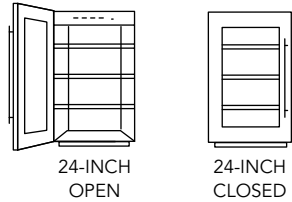

GLASS DOOR REFRIGERATORS

UNDER-COUNTER FREEDOM® REFRIGERATION

Our Glass Door Refrigerator, featuring SoftClose® hinges, is ideal for storing sparkling water, beer growlers and charcuterie boards—essentially the perfect companion to any entertainment room.

24-INCH OPEN

24-INCH CLOSED

Adjustable Tempered Glass Shelves

Customize refrigeration storage with adjustable glass shelves to accommodate both food and beverage needs.

Customizable Temperature Management

Enhanced cooling keeps contents at the appropriate temperatures for serving, and provides temperatures as low as 33°.

Glass & Aluminum Trim

Durable glass shelves are trimmed with aluminum, providing a luxurious finish.

SoftClose® Door Hinges & Door Open Alarm

Our innovative door hinge allows for a 115° door opening and can be positioned to stop at a 90° angle, with Door Open Alarm alert if door is left ajar.

LED Lighting

Brighter, whiter, LED lighting illuminates stored items providing visibility to all your culinary needs.

Star-K and ENERGY STAR® Certified

Proudly Star-K and ENERGY STAR® Certified.