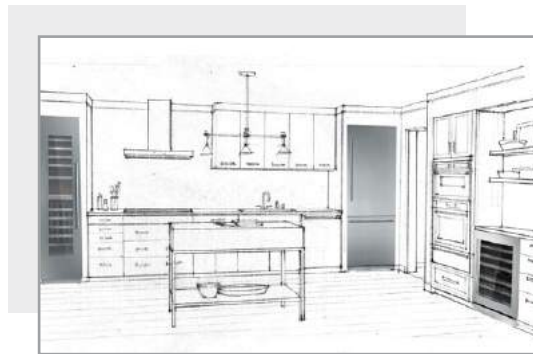

The Visionary

Getting The Most From More Home Time

- Bottom Mount Refrigeration
- Freezer Column
- Wine Column
- Under-Counter Refrigeration